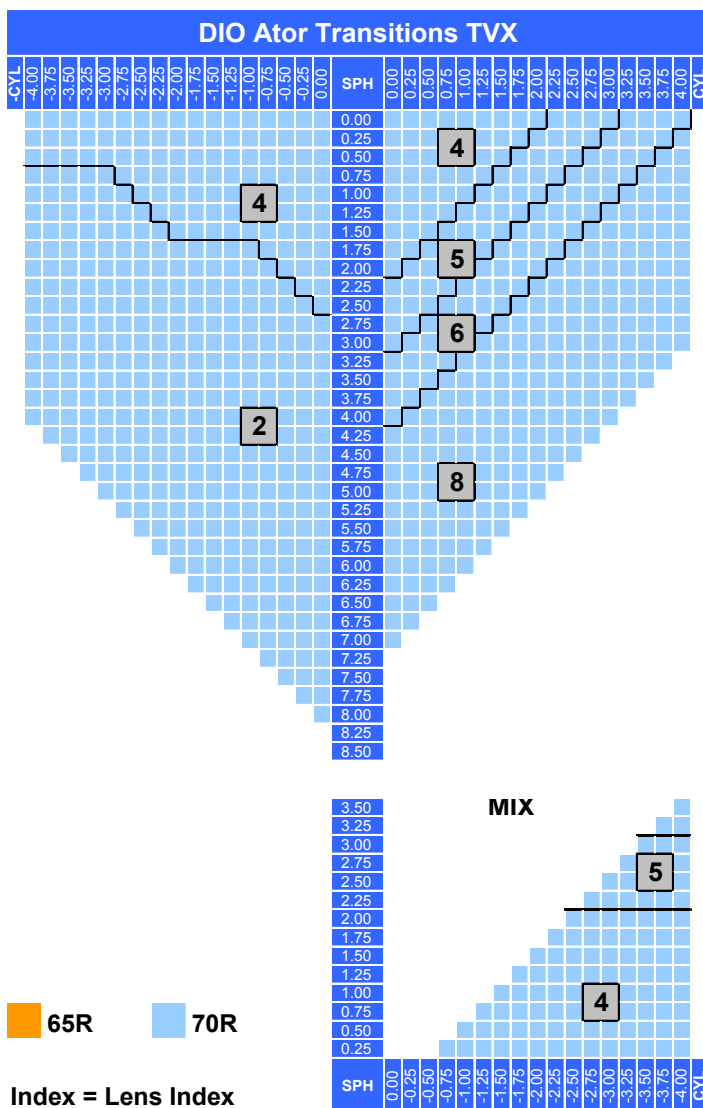

# DIO Ator Transitions TVX

## Specification

Material	TVX	UV cut off (mm)	400
Refractive Index	1.53	Base curve	2.25~8.25BC
Gravity	1.11	Max Diameters (mm)	76
Abbe Value	45	Color	Grey/Brown

## Power Chart

## Lens Marking Layout